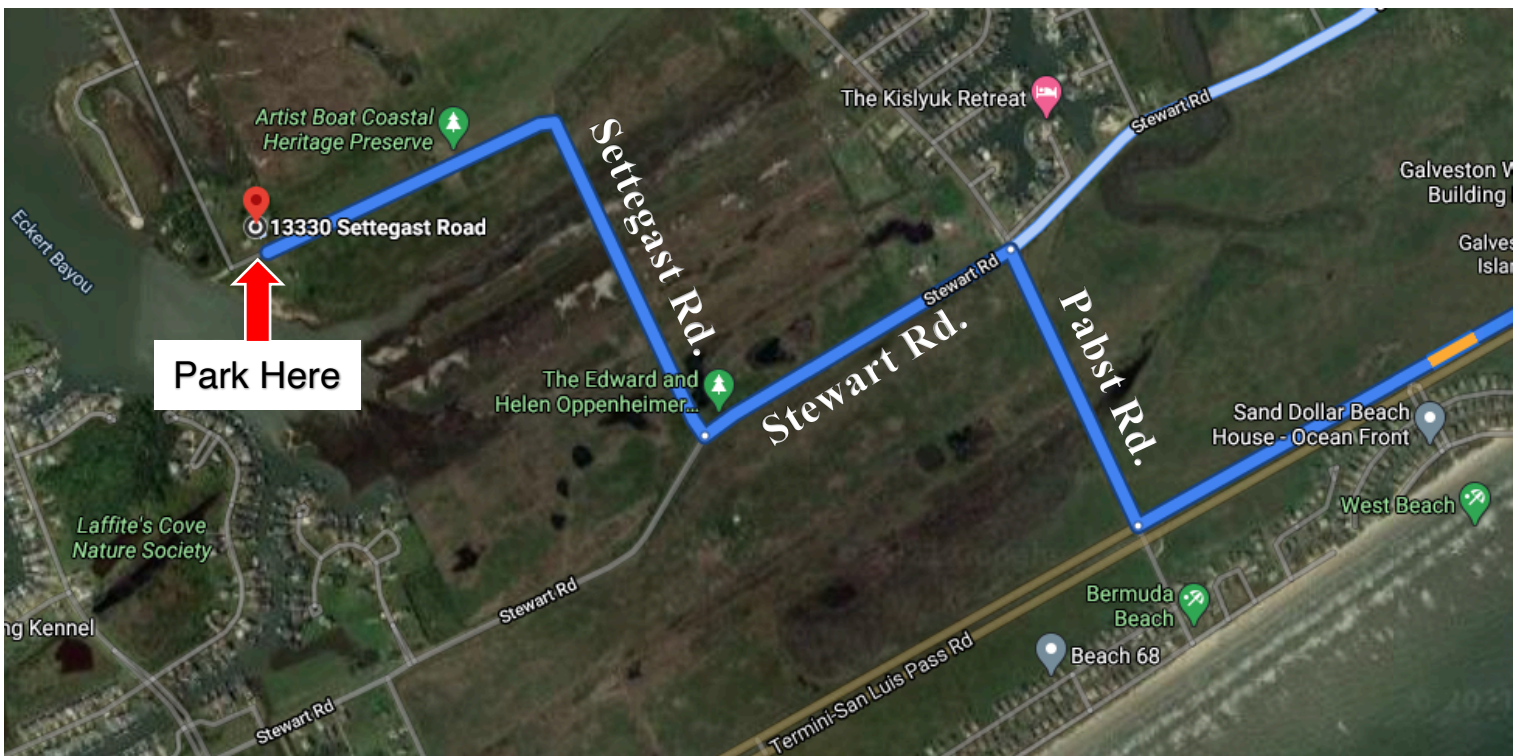

WHERE to park: Artist Boat's Headquarters, **13330 Settegast Road, Galveston, TX 77554** (please park in the Artist Boat Headquarters' parking lot on the right inside the white fence with the bird mural on the barn). *****Note:** Instructions from mapping apps may give poor instructions***

DIRECTIONS: From Galveston Take Seawall towards the west end of Galveston Island until it becomes Terminal-San Luis Pass Rd. Drive 3.9 mile then turn right onto Pabst Road. Travel 0.3 miles to turn left onto Stewart Road. After 0.4 miles, turn right onto Settegast Road. Follow this road around the left bend. Just before the bend to the right, on your right there is a fenced Artist Boat parking lot.